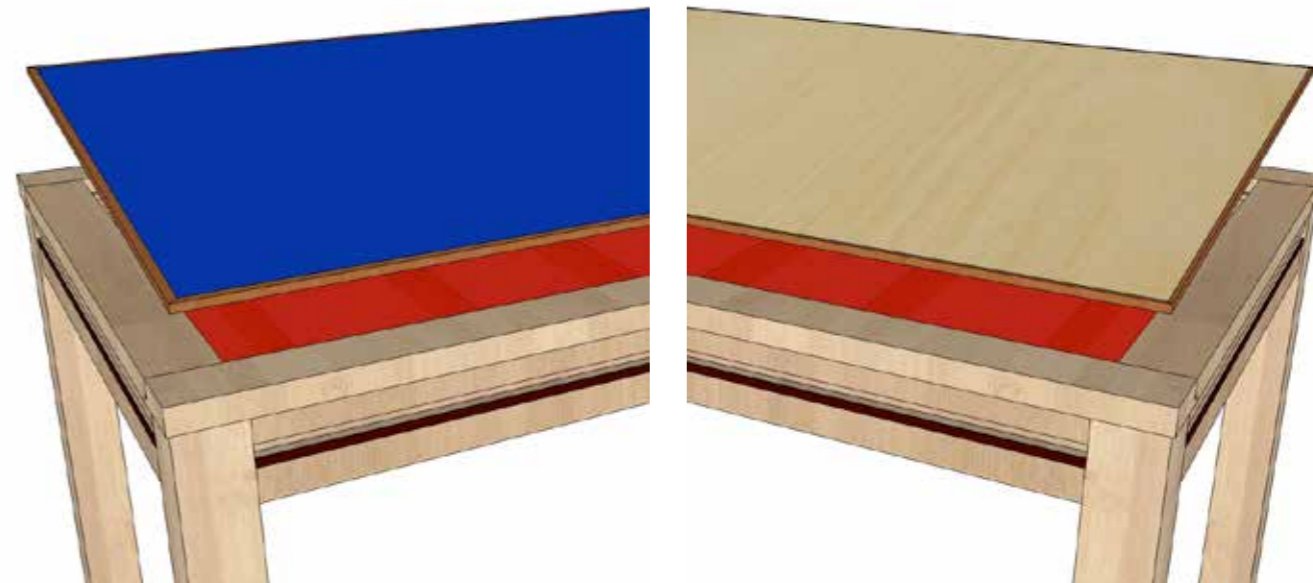

LIDS AND INSETS

These one-piece, lightweight, replaceable (not refinish-able) surfaces that are used for card games, dice games, games with chips and tiles, or any game that requires a little friction to keep the game pieces in place. LIDS sit on the same ledge that your hardwood leaves rest on. INSETS rest on the acrylic layer down inside the Game Vault. We offer a variety of fabrics - Baize, Stretched Velveteen and Velvet in various colours.

Price range (size and fabric variable) £150 - £540