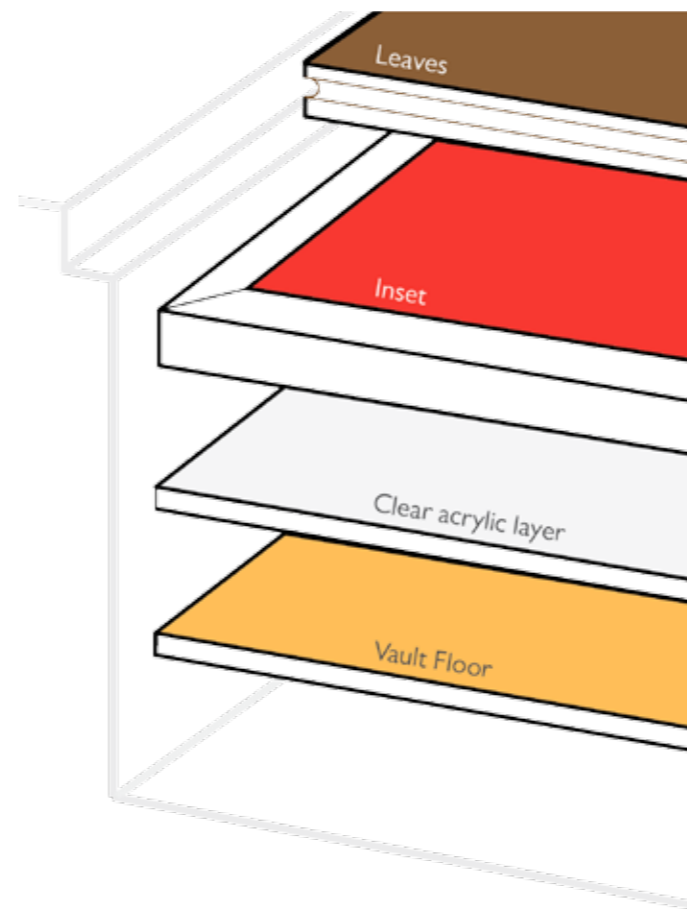

	Game Vault Width (cm)		Game Vault Length (cm)		PRICE
Size Guide	72	90	72	90	£ 1,150
	72	90	112	130	£ 1,350
	82	100	132	150	£ 1,550
	92	110	162	180	£ 1,750
	112	130	162	180	£ 1,950

▶ Exterior Table Size (cm)

HARDWOOD LEAVES

In traditional tables, leaves are additions that increase the length of the table.

Geekson leaves create a protective top surface that covers over the depth of your table.

ORIENTATION

Lengthwise – £200 - £300

Widthwise - £150 - £200

STRAKE BOARD

This special board prevents game pieces from rolling beneath the Leaves.

Price - £50

GAMEVAULT SYSTEM

Hardwood Leaves

7cm Vault depth

Clear Acrylic Layer

Suction Cup to lift Acrylic Layer

Table colour Vault Floor

INSET - manufactured separately
- for more details please
see p.11

PRINTING

We offer a variety of high quality printing: clear grids and hexes, terrain maps, and game board maps. These go under the clear acrylic layer to create a safe, flat, spill-proof gaming area that doubles as a wet/dry erase surface for notes and drawings.