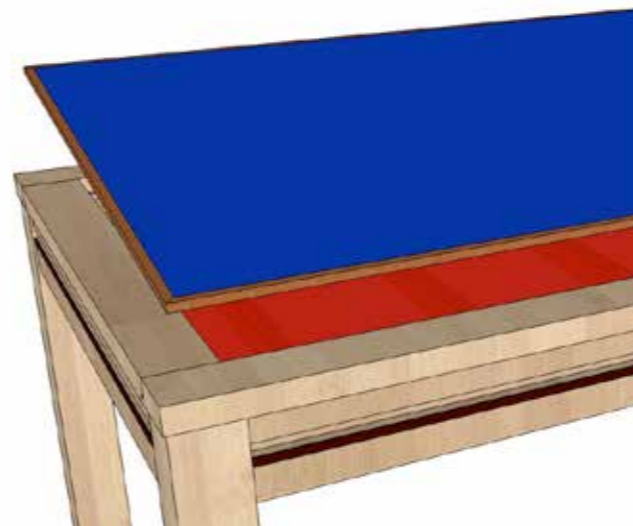

LIDS AND INSETS

These one-piece, lightweight, replaceable (not refinish-able) surfaces that are used for card games, dice games, games with chips and tiles, or any game that requires a little friction to keep the game pieces in place. LIDS sit on the same ledge that your hardwood leaves rest on. INSETS rest on the acrylic layer down inside the Game Vault. We offer a variety of fabrics - Baize, Stretched Velveteen and Iwan Simonis Speed Cloth in various colours. Additional option is to have your inset or lid in to halves. - SPLIT INSET. Another option is to have your INSET PRINTED IN FULL COLOUR.

Price range (size and fabric variable) £170 - £500