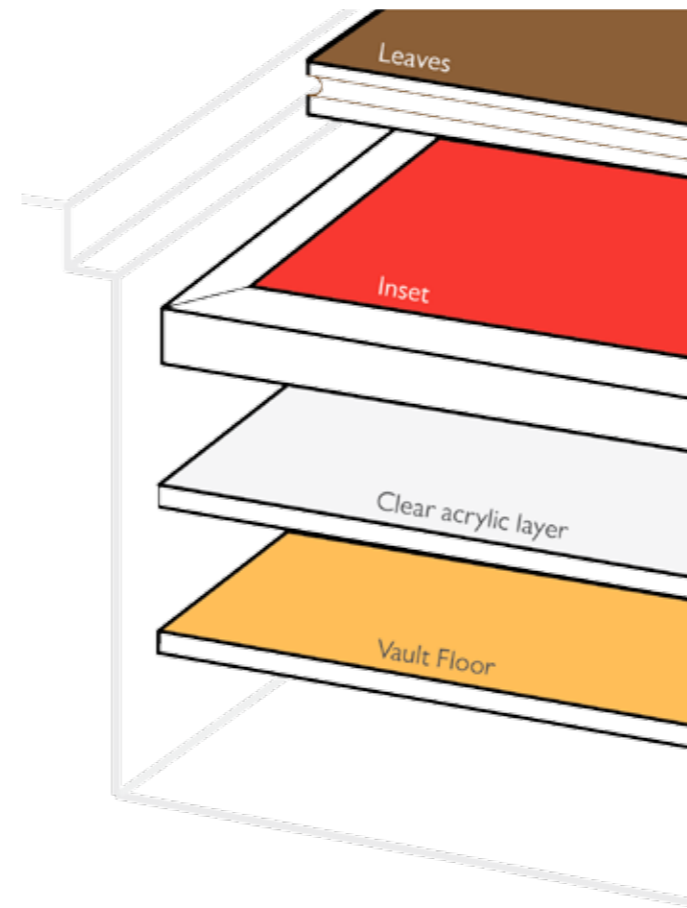

	Game Vault Width (cm)		Game Vault Length (cm)	PRICE	
Size Guide	78	100	128	150	£ 1,950
	88	110	158	180	£ 2,250
	108	130	158	180	£ 2,550
	123	145	193	215	£ 2,950

▶ Exterior Table Size (cm)

HARDWOOD LEAVES

Geeknson leaves create a protective top surface that covers over the depth of your coffee table.

All our Leaves are part of our KEEP DRY SYSTEM to protect your game area from spills.

ORIENTATION

Widthwise - £180 - £220

STRAKE BOARD

This special board prevents game pieces from rolling beneath the Leaves.

Price - £50

GAMEVAULT SYSTEM

Hardwood Leaves
7cm Vault depth
Clear Acrylic Layer
Suction Cup to lift Acrylic Layer
Table colour Vault Floor

INSET - manufactured separately
- for more details please see p.11

PRINTING

We offer a variety of high quality printing: clear grids and hexes, terrain maps, and game board maps. These go under the clear acrylic layer to create a safe, flat, spill-proof gaming area that doubles as a wet/dry erase surface for notes and drawings.