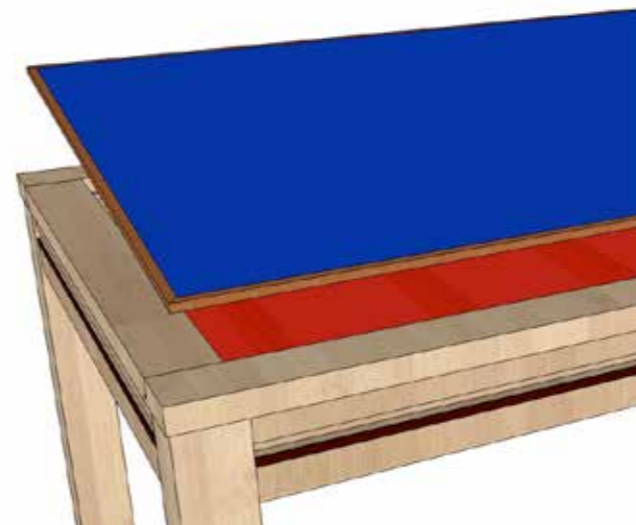

LIDS AND INSETS

These one-piece, lightweight, replaceable (not refinish-able) surfaces that are used for card games, dice games, games with chips and tiles, or any game that requires a little friction to keep the game pieces in place. LIDS sit on the same ledge that your hardwood leaves rest on. INSETS rest on the acrylic layer down inside the Game Vault. We offer a variety of fabrics - Baize, Stretched Velveteen and Iwan Simonis Speed Cloth in various colours. Additional option is to have your inset or lid in to halves. - SPLIT INSET. Another option is to have your INSET PRINTED IN FULL COLOUR.

Price range (size, type and fabric variable) £170 - £500