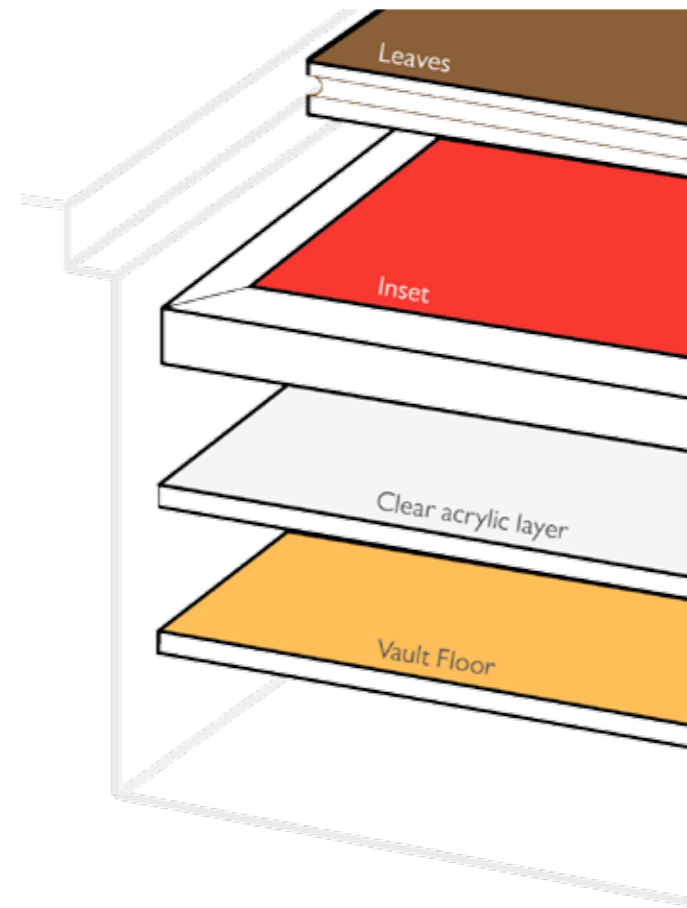

	Game Vault Width (cm)		Game Vault Length (cm)	PRICE	
Size Guide	78	100	128	150	£ 2,150
	88	110	158	180	£ 2,450
	108	130	158	180	£ 2,750
	123	145	193	215	£ 3,150

Exterior Table Size (cm)

HARDWOOD LEAVES

Geeknson leaves create a protective top surface that covers over the depth of your coffee table.

All our Leaves are part of our KEEP DRY SYSTEM to protect your game area from spills.

ORIENTATION

Lengthwise – £260 - £340

Widthwise - £180 - £220

STRAKE BOARD

This special board prevents game pieces from rolling beneath the Leaves.

Price - £50

GAMEVAULT SYSTEM

Hardwood Leaves

3" Vault depth

Clear Acrylic Layer

Suction Cup to lift Acrylic Layer

Table colour Vault Floor

INSET - manufactured separately
- for more details please see p.11

PRINTING

We offer a variety of high quality printing: clear grids and hexes, terrain maps, and game board maps. These go under the clear acrylic layer to create a safe, flat, spill-proof gaming area that doubles as a wet/dry erase surface for notes and drawings.